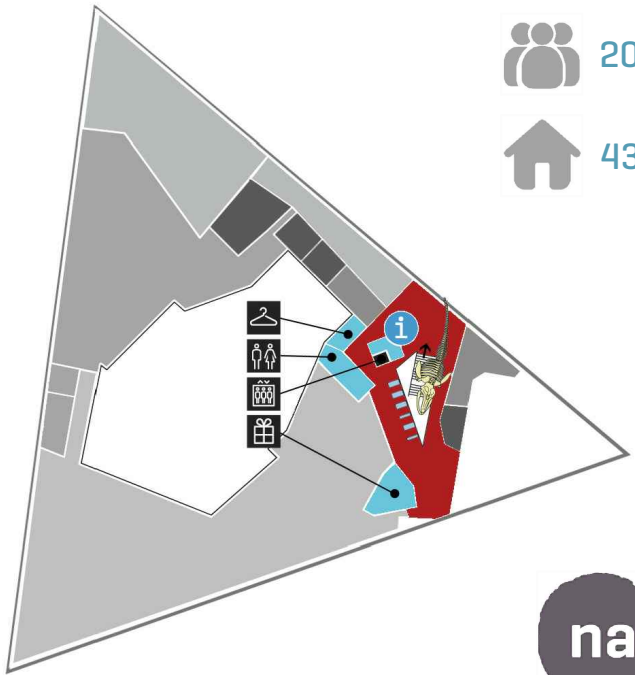

HALL

Occupation area

- Presentations
- Coffee breaks
- Cocktails

200 PAX
 430 m² approx. of use

nat museu de ciències naturals de Barcelona