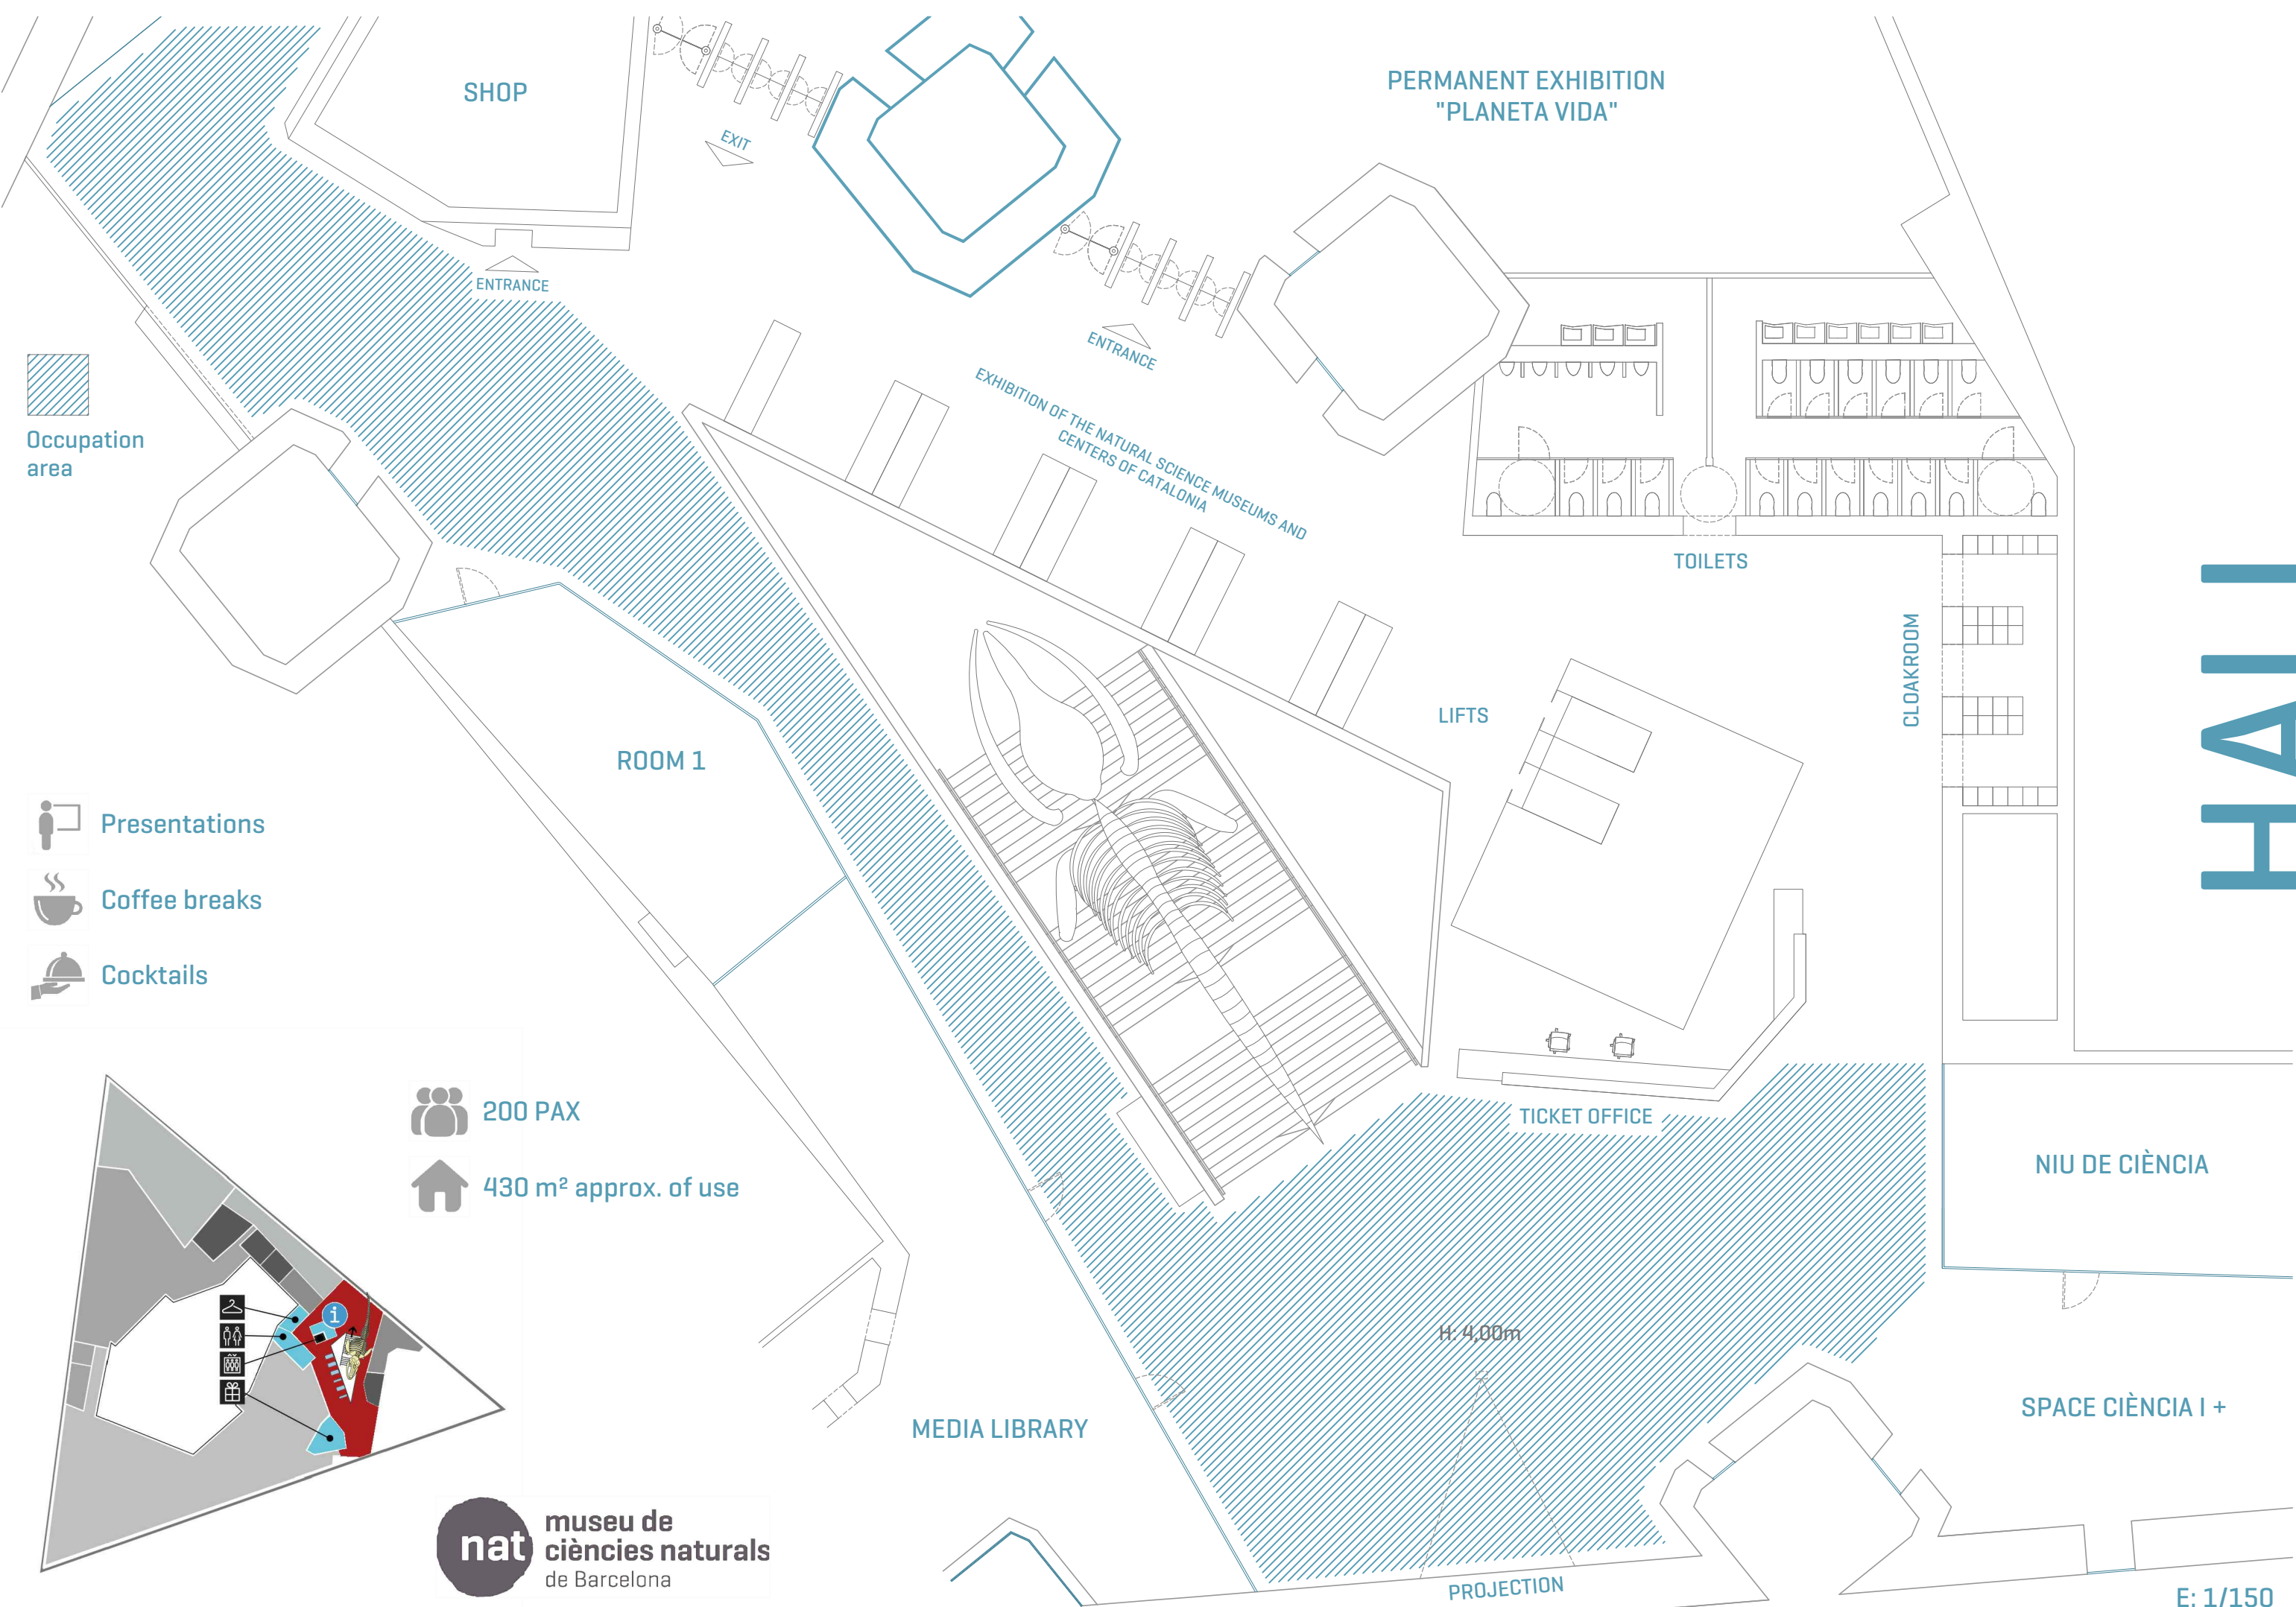

HALL

Occupation area

- Presentations
- Coffee breaks
- Cocktails

200 PAX
 430 m² approx. of use

nat museu de ciències naturals de Barcelona