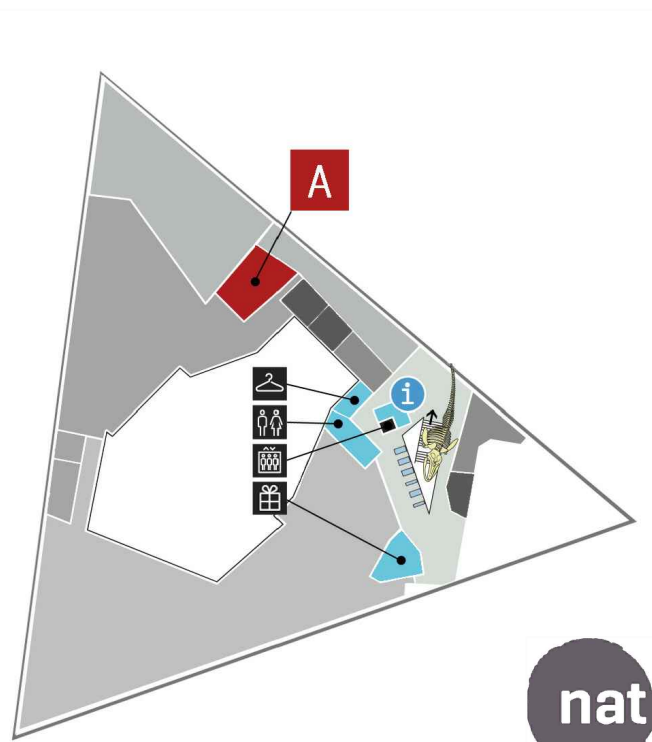

-  Conferences
Presentations
-  Courses
Seminars
-  Work sessions
-  Projections
-  Press conferences

 160 PAX

 210,04 m²
183,20 m² + 26,84m² stage

AUDITORIUM