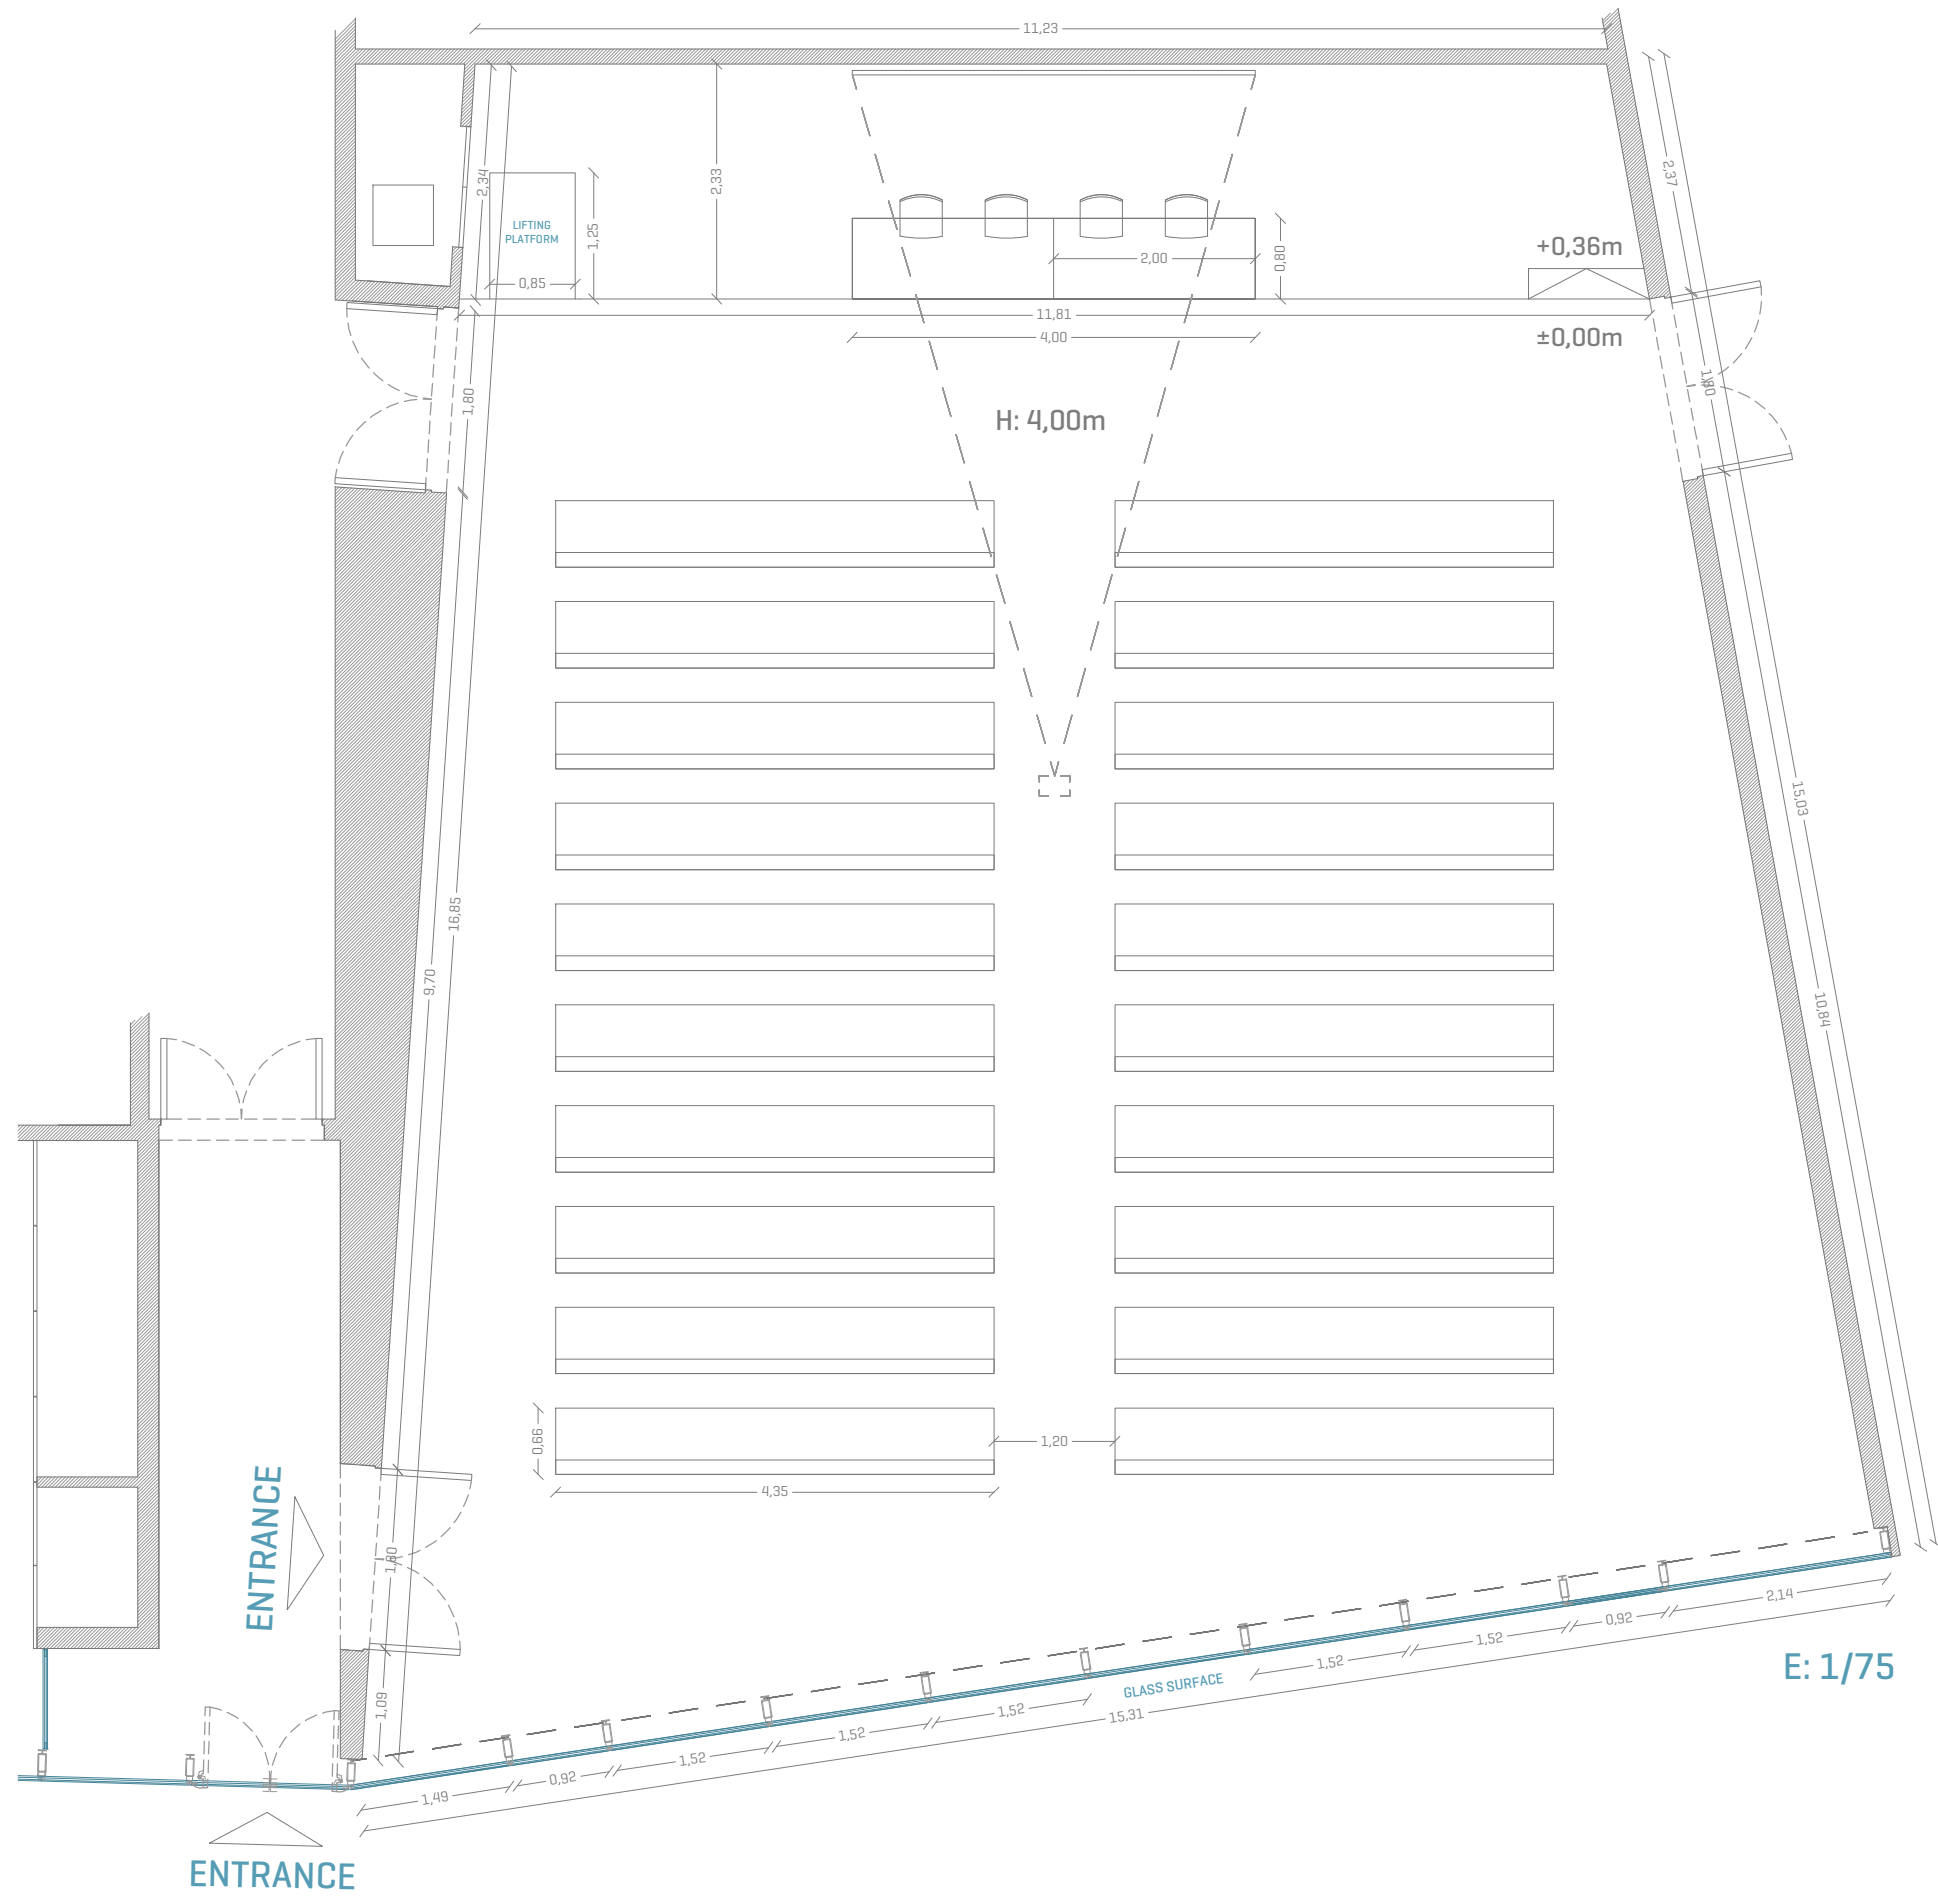

-  Conferences
Presentations
-  Courses
Seminars
-  Work sessions
-  Projections
-  Press conferences

 160 PAX

 210,04 m²
183,20 m² + 26,84m² stage

AUDITORIUM